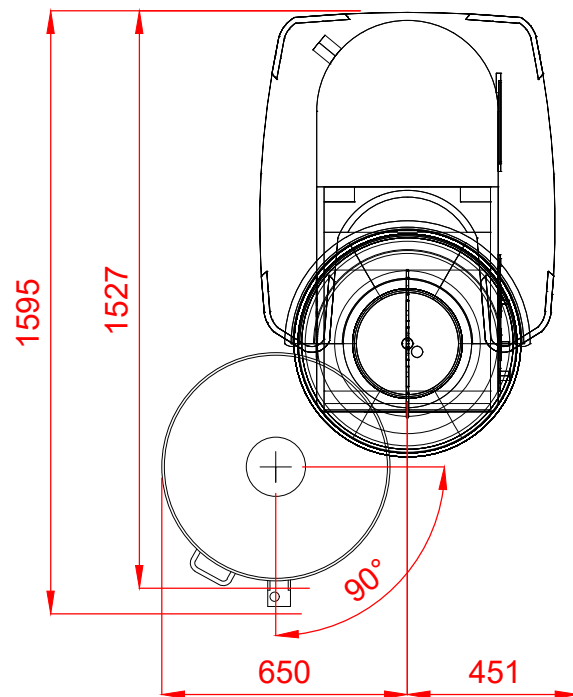

140 Litre Floor Standing Mixer

HL1400-10

1	Electric
400/50/3	3.7kW
WEIGHT EMPTY 629kg	

PLOT SCALE: 1:20