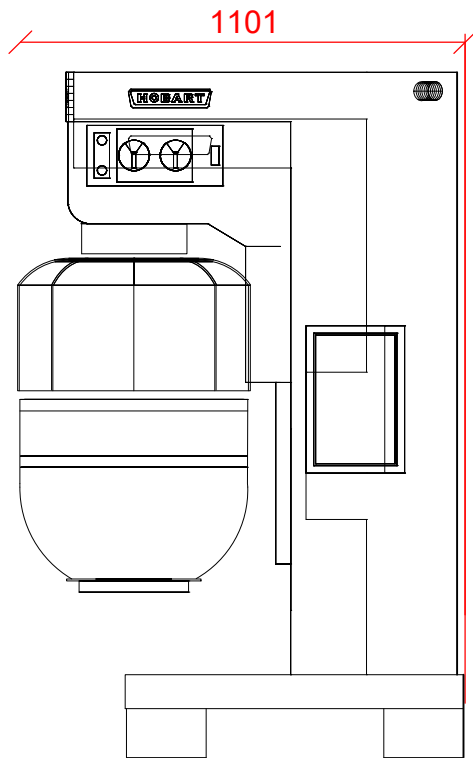

140 Litre Floor Standing Mixer

HL1400-10

1	Electric
400/50/3	3.7kW
WEIGHT EMPTY 629kg	

PLOT SCALE: 1:20