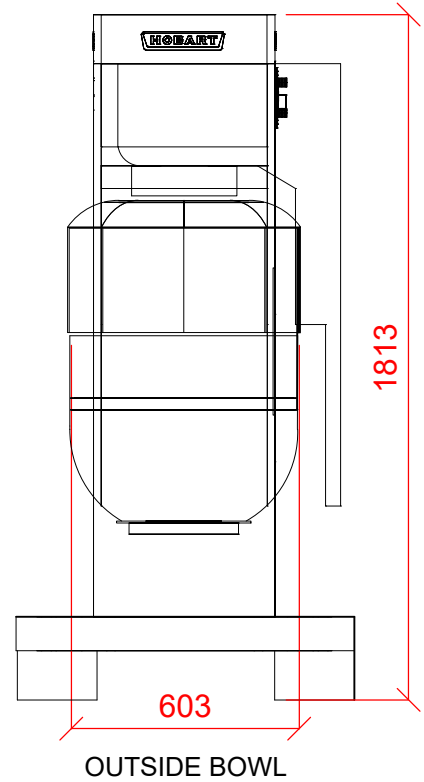

140 Litre Floor Standing Mixer

HL1400-10

1	Electric
400/50/3	3.7kW
WEIGHT EMPTY 629kg	

PLOT SCALE: 1:20